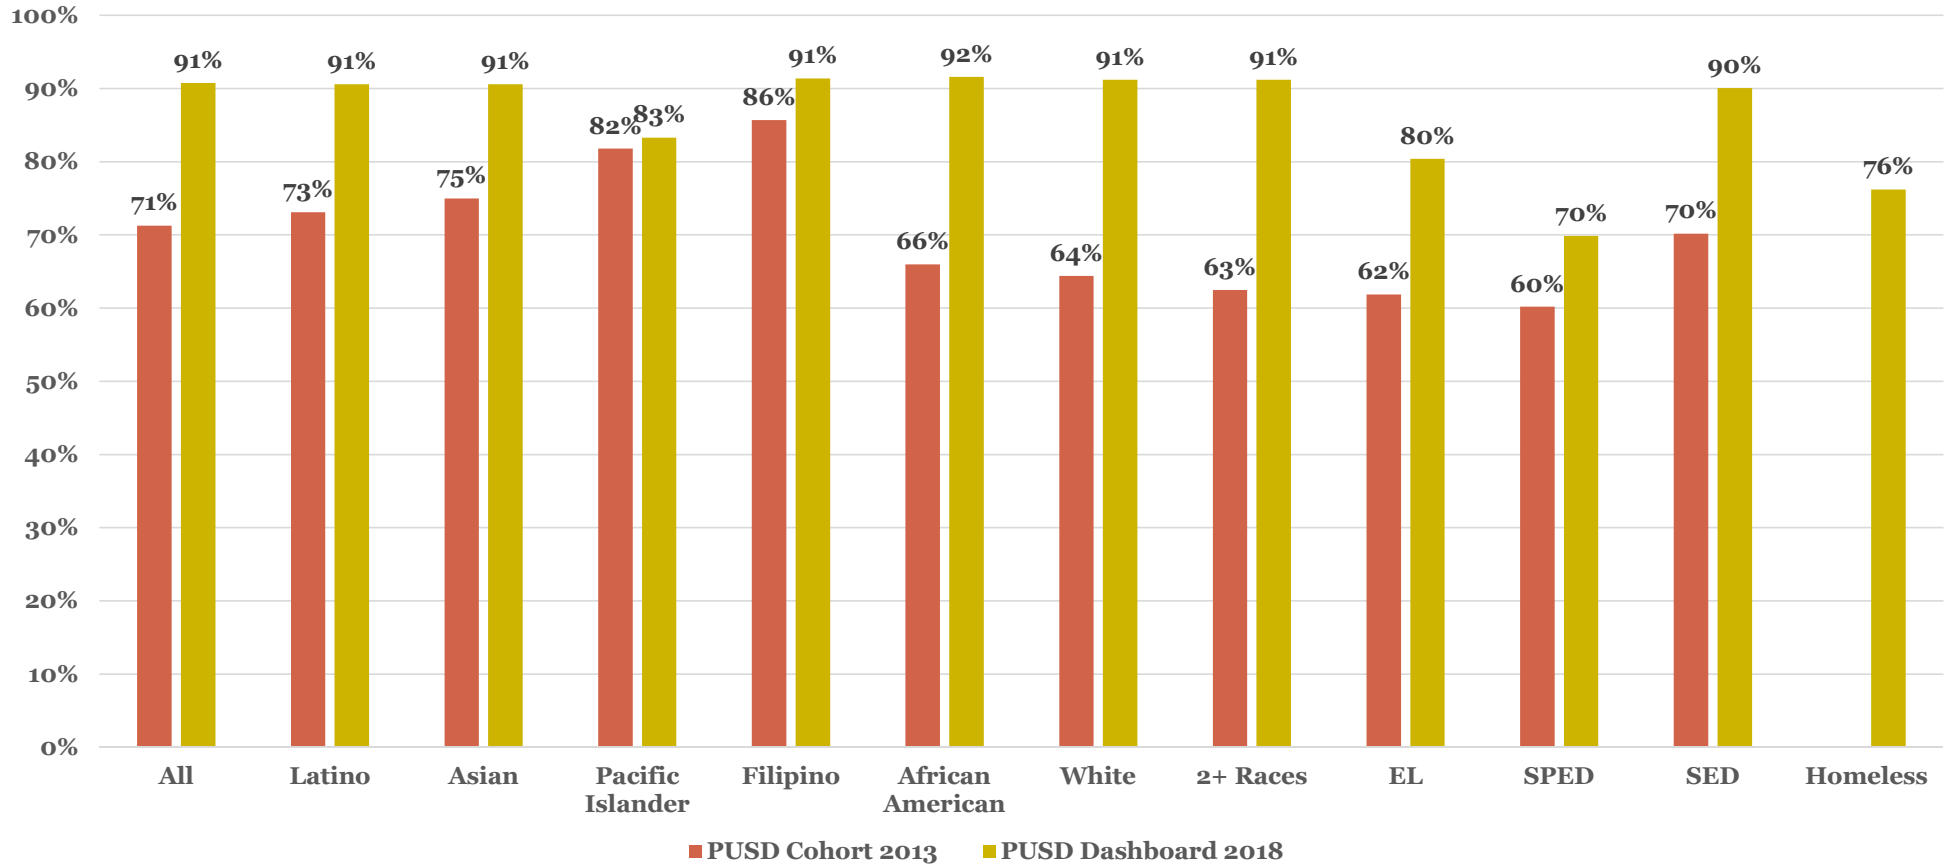

2018 District Enrollment

PUSD 2013 Cohort Graduation and 2018 Dashboard Graduation Rates

NOTE: Cohort Graduation & Dashboard Graduation Rates are calculated differently, one key difference is that the 2018 Dashboard Graduation Rate counts 2018 non-Cohort graduates of BDHS in the District totals.