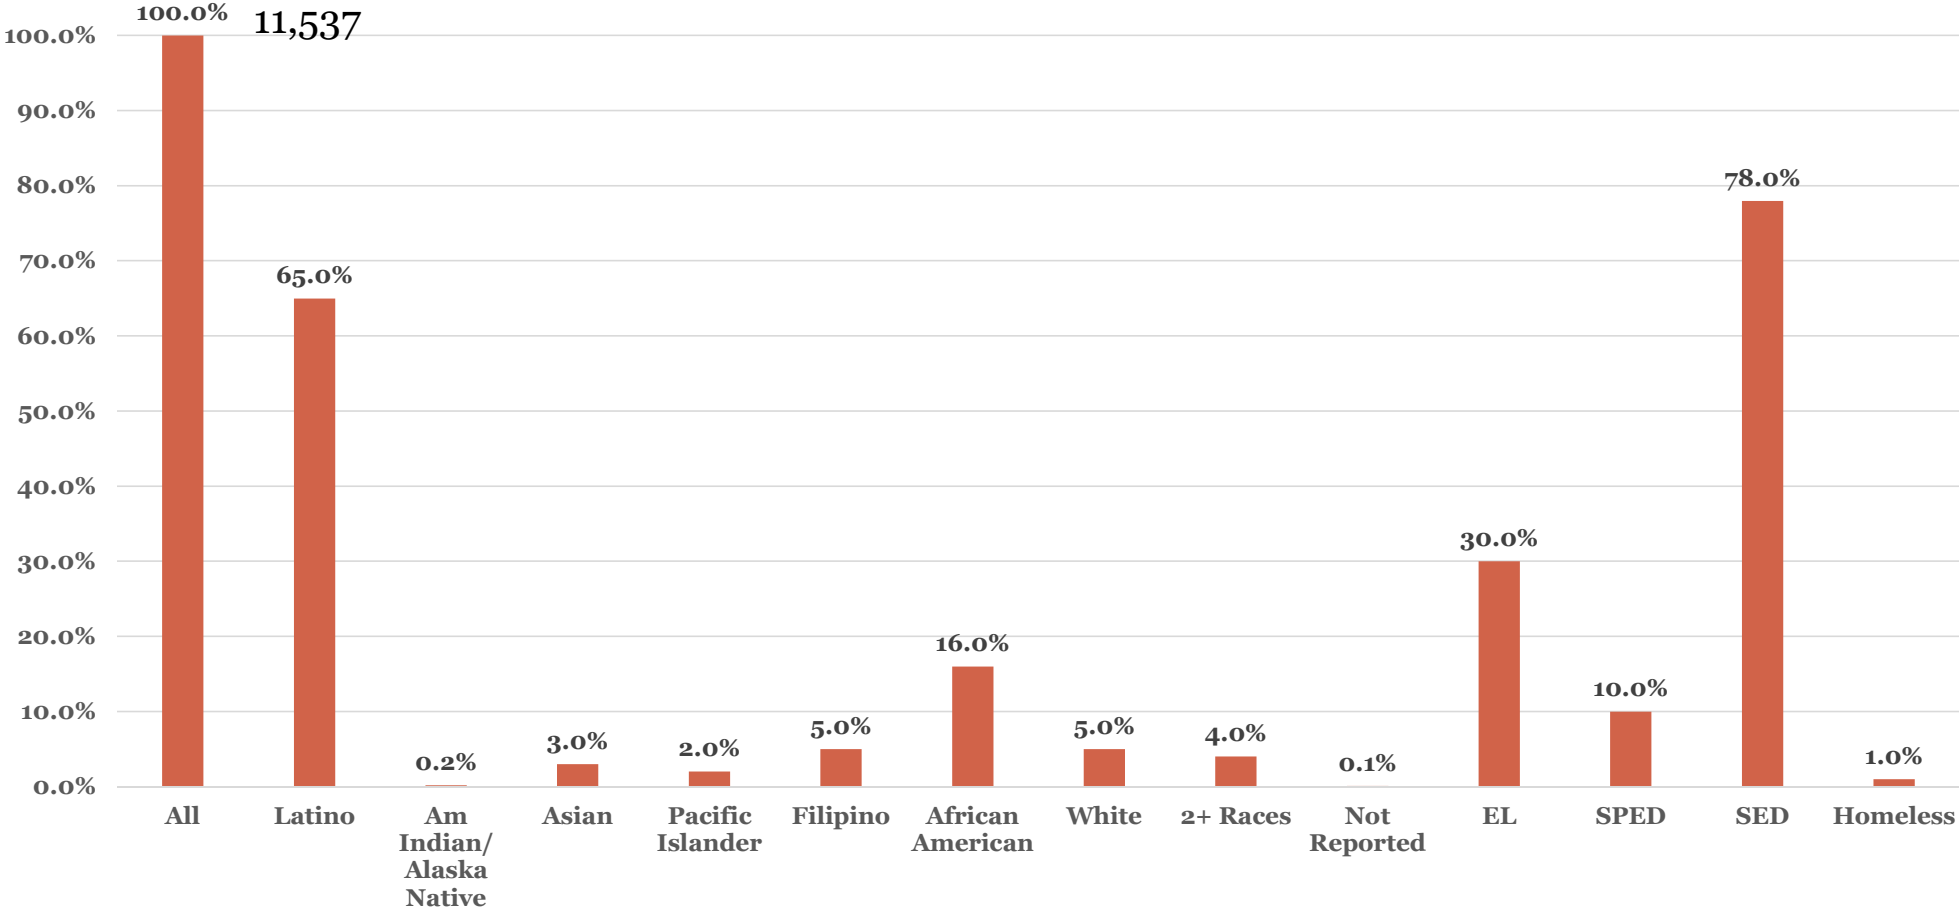

2018 District Enrollment

PUSD 2013 Cohort Graduation and 2018 Dashboard Graduation Rates

NOTE: Cohort Graduation & Dashboard Graduation Rates are calculated differently, one key difference is that the 2018 Dashboard Graduation Rate counts 2018 non-Cohort graduates of BDHS in the District totals.