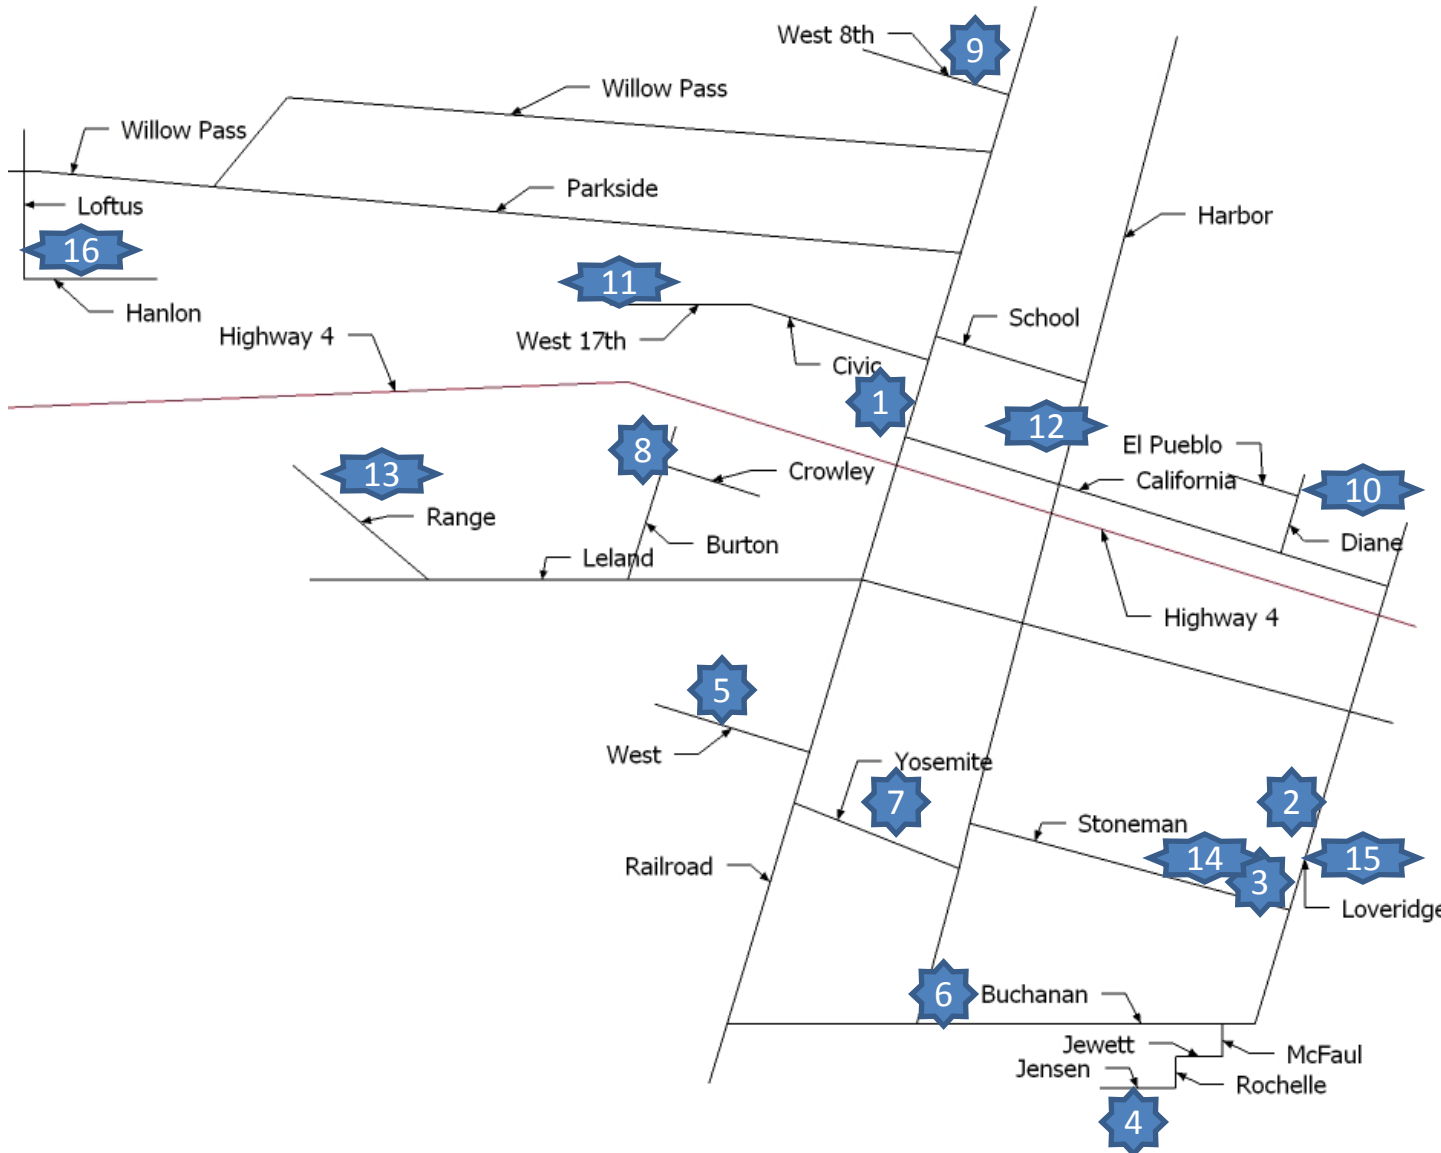

# Pittsburg Unified Schools

<http://www.pittsburg.k12.ca.us>

- 1 PUSD DISTRICT OFFICE  
2000 Railroad Ave. 925-473-2300
- 2 MAINTENANCE & TRANSPORTATION  
3200 Loveridge Road 925-473-2330
- 3 ADULT EDUCATION CENTER  
1151 Stoneman Ave. 925-473-4460
- 4 FOOTHILL ELEMENTARY  
1200 Jensen Drive 925-473-2450
- 5 HEIGHTS ELEMENTARY  
163 West Boulevard 925-473-2410
- 6 HIGHLANDS ELEMENTARY  
4141 Harbor Street 925-473-2440
- 7 HILLVIEW JR. HIGH  
333 Yosemite Drive 925-473-2380
- 8 LOS MEDANOS ELEMENTARY  
610 Crowley Ave. 925-473-2460
- 9 MARINA VISTA ELEMENTARY  
50 East 8th Street 925-473-2490
- 10 MARTIN LUTHER KING PRESCHOOL  
950 El Pueblo Ave. 925-473-4370
- 11 PARKSIDE ELEMENTARY  
985 West 17th St 925-473-2420
- 12 PITTSBURG SR. HIGH  
1750 Harbor St 925-473-2390
- 13 RANCHO MEDANOS JR. HIGH  
2301 Range Rd 925-473-2480
- 14 RIVERSIDE HIGH  
1151 Stoneman Ave. 925-473-4480
- 15 STONEMAN ELEMENTARY  
2929 Loveridge Rd 925-473-2430
- 16 WILLOW COVE ELEMENTARY  
1880 Hanlon Way 925-473-2470

<http://tinyurl.com/pusdmap>